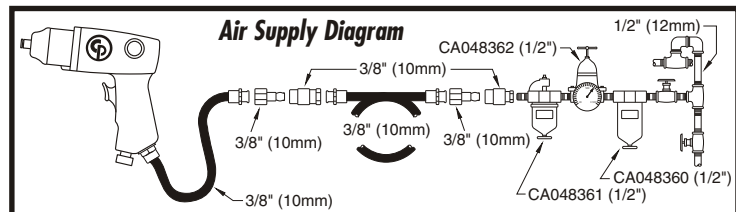

Impact Wrench

No.	No.	Description	Req'd.
1	CA091545	Bushing-Air Inlet	1
2	CA046590	Screen-Air	1
3	CA046613	Spring-Valve	1
4	CA094885	Retainer-O-Ring	1
5	CA099901	Valve-Throttle	1
6	CA099899	Pin-Push	1
7	C100129	O-Ring	1
14	CA099927	Trigger	1
15	S014764	Pin-Dowel	1
16	CA059034	Pin-Roll	1
24	C069083	O-Ring-010	2
25	KF125335	Reverse Valve	1
26	KF125329	Bushing-Reverse Valve	1
28	KF125331	Stop Pin	1
30	KF125332	Spring Detent	1
31	CA116385	Screw-Set #8 - 32	1
32	KF130375	Housing-Motor	1
52	KF124219	Gasket- Motor Seal	1
54	S065412	Bearing-Ball	1
56	S082845	Ring-Retaining	1
58	CA092058	Plate-Upper End	1
59	CA094316	Pin-Dowel	1
60	KF124224	Liner	1
61	KF124225	Rotor	1
62	CA094246	Blade-Set (6)	1
65	KF124227	Plate-Front	1
66	C042233	Seal-Oil	1
67	C075878	Bearing-Ball	1
68	C042234	O-Ring	1
69	C084715	O-Ring-030	1
70	CA155878	Decal-Warning	1
96	KF136450	Cage-Clutch Dog	1
97	KF136129	Cam-Dog	1
98	KF136131	Dog-Clutch	1
99	KF136449	Pin-Clutch Dog	1
105	KF136451	Shank-Anvil	1
106	CA119716	O-Ring	1
107	CA092093	Retainer-Socket	1
109	KF136452	Bushing-Dog Cage	1
113	KF130431	Housing-Clutch	1
114	KF129209	Bushing-Housing	1
115	C043739	Seal-Oil	1
116	CA092063	Shield	1
117	C102507	Pipe Plug	1
118	KF129210	Washer-Thrust	1
119	C078984	Socket HD Screw	4
124	C056671	Pin-Roll	1
125	CA046691	Regulator-Power (Incl: Index #127)	1
127	C102551	O-Ring	1
270	KF141312	Block-Valve	1
271	C089718	Screw-Hex SKT HD	2
272	CA099895	Gasket-Valve Block	1
273	S091250	Lockwasher	6
274	CA131376	Decal-Oil Daily	1
	CA144091	Decal-Rotational Dir. (not shown)	1

Tune Up Kit
 CA118880 (Incl: Index Nos. 7, 24, 52, 62, 66, 68, 69, 106, 107, 115, 127, & 272)

Regulator Assembly
 CA127951 (Incl: Index Nos. 1, 2, 3, 4, 5, 7, 124, 125, 127, 270, & 272)

FOR DETAILED INFORMATION ABOUT CHICAGO PNEUMATIC AIR TOOLS AND EQUIPMENT CONTACT: