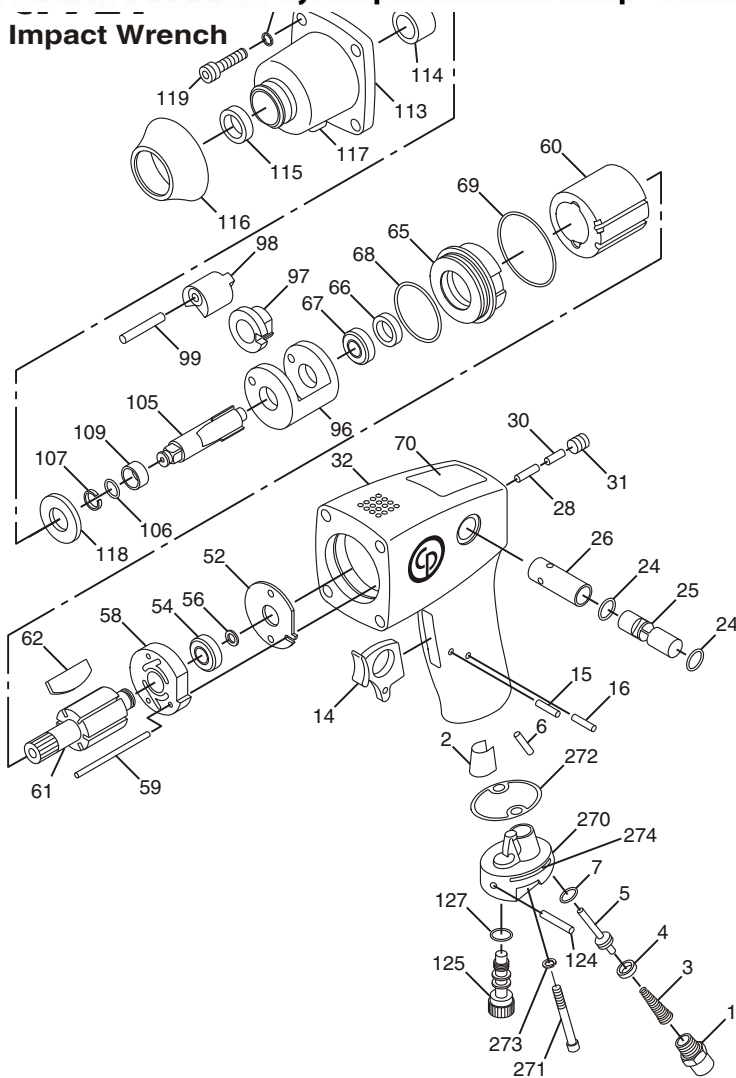

Impact Wrench

No.	No.	Description	Req'd.
1	CA091545	Bushing-Air Inlet	1
2	CA046590	Screen-Air	1
3	CA046613	Spring-Valve	1
4	CA094885	Retainer-O-Ring	1
5	CA099901	Valve-Throttle	1
6	CA099899	Pin-Push	1
7	C100129	O-Ring	1
14	CA099927	Trigger	1
15	S014764	Pin-Dowel	1
16	CA059034	Pin-Roll	1
24	C069083	O-Ring-010	2
25	KF125335	Reverse Valve	1
26	KF125329	Bushing-Reverse Valve	1
28	KF125331	Stop Pin	1
30	KF125332	Spring Detent	1
31	CA116385	Screw-Set #8 - 32	1
32	KF130375	Housing-Motor	1
52	KF124219	Gasket- Motor Seal	1
54	S065412	Bearing-Ball	1
56	S082845	Ring-Retaining	1
58	CA092058	Plate-Upper End	1
59	CA094316	Pin-Dowel	1
60	KF124224	Liner	1
61	KF124225	Rotor	1
62	CA094246	Blade-Set (6)	1
65	KF124227	Plate-Front	1
66	C042233	Seal-Oil	1
67	C075878	Bearing-Ball	1
68	C042234	O-Ring	1
69	C084715	O-Ring-030	1
70	CA155878	Decal-Warning	1
96	KF136450	Cage-Clutch Dog	1
97	KF136129	Cam-Dog	1
98	KF136131	Dog-Clutch	1
99	KF136449	Pin-Clutch Dog	1
105	KF136451	Shank-Anvil	1
106	CA119716	O-Ring	1
107	CA092093	Retainer-Socket	1
109	KF136452	Bushing-Dog Cage	1
113	KF130431	Housing-Clutch	1
114	KF129209	Bushing-Housing	1
115	C043739	Seal-Oil	1
116	CA092063	Shield	1
117	C102507	Pipe Plug	1
118	KF129210	Washer-Thrust	1
119	C078984	Socket HD Screw	4
124	C056671	Pin-Roll	1
125	CA046691	Regulator-Power (Incl: Index #127)	1
127	C102551	O-Ring	1
270	KF141312	Block-Valve	1
271	C089718	Screw-Hex SKT HD	2
272	CA099895	Gasket-Valve Block	1
273	S091250	Lockwasher	6
274	CA131376	Decal-Oil Daily	1
	CA144091	Decal-Rotational Dir. (not shown)	1

Tune Up Kit
 CA118880 (Incl: Index Nos. 7, 24, 52, 62, 66, 68, 69, 106, 107, 115, 127, & 272)

Regulator Assembly
 CA127951 (Incl: Index Nos. 1, 2, 3, 4, 5, 7, 124, 125, 127, 270, & 272)

FOR DETAILED INFORMATION ABOUT CHICAGO PNEUMATIC AIR TOOLS AND EQUIPMENT CONTACT: