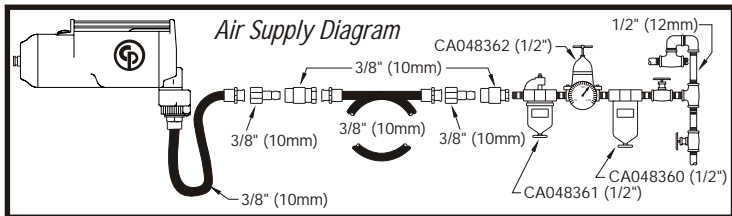

Impact Wrench

No.	No.	Description	Req'd.
1	C043739	Oil Seal	1
2	CA145954	Plug	1
3	C100129	O-Ring	1
4	CA145955	Housing-Motor	1
5	KF128828	Lever Pin-Throttle	2
6	CA145956	Lever-Throttle	1
7	CA145957	Bushing-Anvil	1
8	KF136452	Bushing-Dog Cage	1
9	CA092093	Socket Ret. Ring	1
10	CA119716	Ring-Clutch Shank	1
11	KF136451	Shank-Anvil	1
12	CA145958	Pin-Clutch Dog	1
13	CA145959	Dog-Clutch	1
14	CA145960	Cam-Clutch	1
15	CA145961	Cage-Clutch Dog	1
16	CO75878	Ball Bearing	1
17	CO42233	Oil Seal	1
18	CA145962	Retaining Ring (JO-40)	1
19	CO42234	O-Ring	1
20	CA145963	Plate-Front End	1
21	CA145964	Pin-Motor	1
22	CA094246	Rotor Blade Set (6)	1
23	CA145965	Rotor	1
24	CA146825	Liner	1
25	CA145966	Plate-Rear End	1
26	S025101	Bearing-Ball	1
27	KF131287	Ring-Retaining	1
28	CA145967	Gasket-Motor	1
29	CA145968	Cover-Motor Housing	1
30	CA145969	Plunger-Valve	2
31	CA145970	Spring-Plunger	2
32	CA145971	Pin-Throttle Valve	2
33	CA145972	Valve-Throttle	2
34	CA145973	Spring-Throttle Valve	2
35	KF125258	Pin-Roll	1
36	CA145974	Collar	1
37	S000268	Lockwasher	4
38	CA145975	Cap Screw (Z-832-160)	2
39	CA145976	Cap Screw (Z-832-250)	2
40	CA145977	O-Ring	1
41	CA145978	O-Ring	1
42	CA145979	Bushing-Air Inlet	1
43	S000821	Ball-Steel (.125 in. dia.)	1
44	KF124251	Spring-Compression	1
45	P083071	O-Ring (-011)	1
46	CA145980	Regulator-Air	1
47	KF124254	Cap-Reg. Valve	1
48	G115473	Lock Washer #8	2
49	CA046428	Screw (JBM40-60)	2
51	CA145953	Nose Shield	1
52	CA155779	Decal-Warning (Not Shown)	1

Tune-Up Kit

CA146000 (Incl: Index Nos. 1, 3, 9, 10, 17, 19, 22, 28, 40, 41 & 45)

FOR DETAILED INFORMATION ABOUT CHICAGO PNEUMATIC AIR TOOLS AND EQUIPMENT CONTACT:

HEADQUARTERS LOCATION