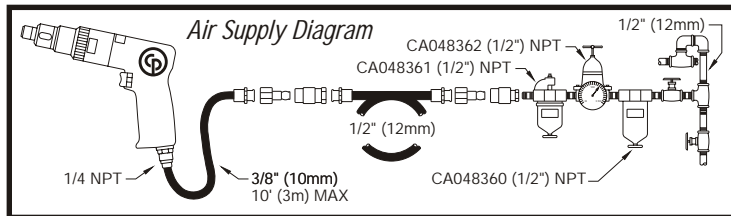

Screwdriver

Index No.	Part No.	Description	Qty. Req'd.
1	C148855	Ring-Retaining	3
2	C148856	Washer	1
3	C148857	Spring	1
4	C148858	Retainer-Ball	1
5	C148859	Cover-Adjustment	1
6	C148860	Housing-Clutch	1
7	C148861	Spacer	1
8	C148862	Nut-Adjustment	1
9	C148863	Washer	1
10	C148864	Spring (Standard)	1
	C149407	Spring (Hard) (800 RPM)(781)	1
11	C148865	Washer	1
12	C148866	Ball-Steel	4
13	C148867	Carrier-Clutch	1
14	S000821	Ball-Steel .125" dia.	1
15	C148868	Spindle-Cam	1
16	C148869	Wiper	1
17	C148870	Ring-Retaining	1
18	C148871	Dog-Drive	1
19	C148883	Nut-Clamp(800 RPM)(781)	1
	C148872	Nut-Clamp(1800 RPM)	1
20	S014490	Bearing-Ball	1
21	CA146091	Washer	1
22	KF137282	Gear-Internal(800 RPM)(781)	2
	KF137282	Gear-Internal(1800 RPM)	1
23	C148873	Pin-Guide	1
24	C148874	Spring	1
25	C148884	Carrier-Second Reduction (Includes Pins) (800 RPM)(781)	1
	CA146172	Gear-Idler (Includes Bushing) (800 RPM)(781)	6
	KF137281	Gear-Idler (Includes Bushing) (1800 RPM)	3
27	CA146120	Spindle-First Reduction (Includes Pins) (800 RPM)(781)	1
	C148875	Spindle-Output (Includes Pins) (1800 RPM)	1
28	CA146121	Gear-Pinion (800 RPM)(781)	1
29	CA146095	Spacer	1
30	S025101	Bearing-Ball	2
31	CA146096	Plate-Rear End	2
32	CA146097	Rotor	1
33	CA145709	Blade Set-Rotor	5
34	CA146098	Liner	1
35	KF131295	Pin-Liner Dowel	1
36	KF137287	Ring-Retaining	1
37	CA146099	Gasket-Motor	1
38	CA146100	Housing-Motor	1
39	CA146113	Pin-Roll	1
40	CA146101	Screw	1
41	CA146102	Button-Throttle	1
42	CA146103	Throttle-Valve	1
43	CA146104	Lever-Reverse	1
44	CA146105	Cushion-Rubber	1
45	CA146106	Ball-Steel	1
46	CA148589	O-Ring (781)	1
47	CA146108	Bushing-Reverse Valve	1
48	CA146107	O-Ring	1
49	CA146109	Throttle-Valve	1
50	P083076	O-Ring-007	1
51	CA146110	Deflector-Exhaust	1
52	KF131927	Screw-Self Tapping	2
53	CA146111	Bushing-Air Inlet	1
54	CA146112	Screen	1
55	C148876	Ball-Steel	4
57	CA146619	Decal-Safety	1
58	CA146589	Regulator-Forward Assembly	1