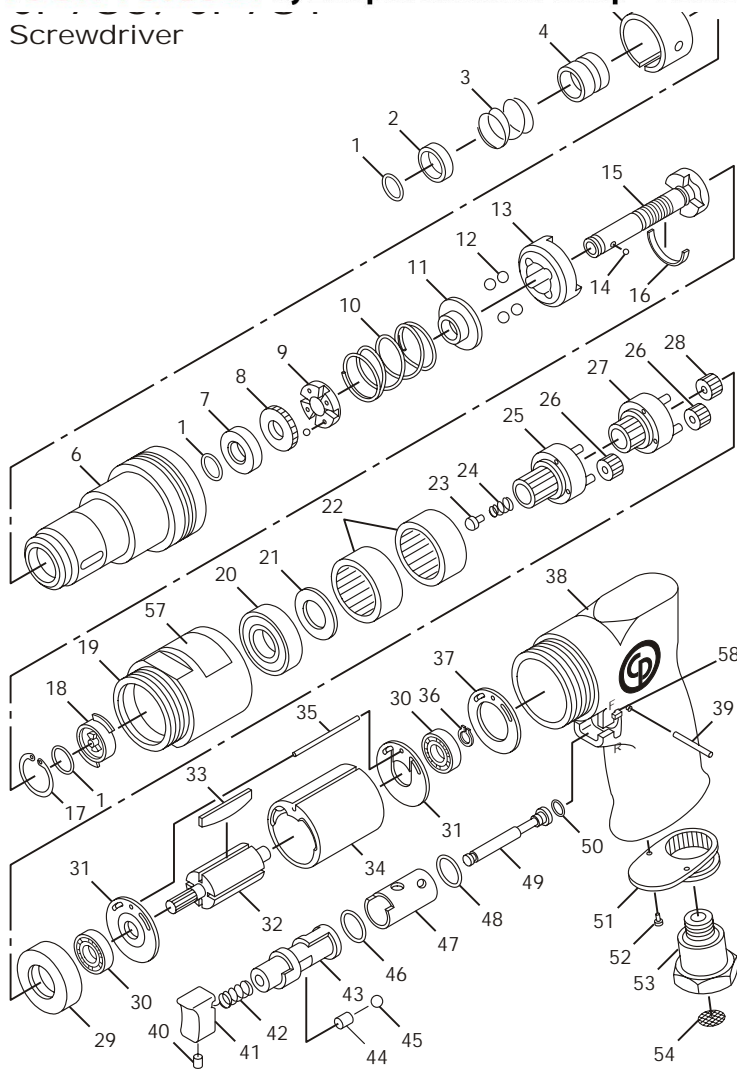

Screwdriver

Index No.	Part No.	Description	Qty. Req'd.
1	C148855	Ring-Retaining	3
2	C148856	Washer	1
3	C148857	Spring	1
4	C148858	Retainer-Ball	1
5	C148859	Cover-Adjustment	1
6	C148860	Housing-Clutch	1
7	C148861	Spacer	1
8	C148862	Nut-Adjustment	1
9	C148863	Washer	1
10	C148864	Spring (Standard)	1
	C149407	Spring (Hard) (800 RPM)(781)	1
11	C148865	Washer	1
12	C148866	Ball-Steel	4
13	C148867	Carrier-Clutch	1
14	S000821	Ball-Steel .125" dia.	1
15	C148868	Spindle-Cam	1
16	C148869	Wiper	1
17	C148870	Ring-Retaining	1
18	C148871	Dog-Drive	1
19	C148883	Nut-Clamp(800 RPM)(781)	1
	C148872	Nut-Clamp(1800 RPM)	1
20	S014490	Bearing-Ball	1
21	CA146091	Washer	1
22	KF137282	Gear-Internal(800 RPM)(781)	2
	KF137282	Gear-Internal(1800 RPM)	1
23	C148873	Pin-Guide	1
24	C148874	Spring	1
25	C148884	Carrier-Second Reduction (Includes Pins) (800 RPM)(781)	1
	CA146172	Gear-Idler (Includes Bushing) (800 RPM)(781)	6
	KF137281	Gear-Idler (Includes Bushing) (1800 RPM)	3
27	CA146120	Spindle-First Reduction (Includes Pins) (800 RPM)(781)	1
	C148875	Spindle-Output (Includes Pins) (1800 RPM)	1
28	CA146121	Gear-Pinion (800 RPM)(781)	1
29	CA146095	Spacer	1
30	S025101	Bearing-Ball	2
31	CA146096	Plate-Rear End	2
32	CA146097	Rotor	1
33	CA145709	Blade Set-Rotor	5
34	CA146098	Liner	1
35	KF131295	Pin-Liner Dowel	1
36	KF137287	Ring-Retaining	1
37	CA146099	Gasket-Motor	1
38	CA146100	Housing-Motor	1
39	CA146113	Pin-Roll	1
40	CA146101	Screw	1
41	CA146102	Button-Throttle	1
42	CA146103	Throttle-Valve	1
43	CA146104	Lever-Reverse	1
44	CA146105	Cushion-Rubber	1
45	CA146106	Ball-Steel	1
46	CA148589	O-Ring (781)	1
47	CA146108	Bushing-Reverse Valve	1
48	CA146107	O-Ring	1
49	CA146109	Throttle-Valve	1
50	P083076	O-Ring-007	1
51	CA146110	Deflector-Exhaust	1
52	KF131927	Screw-Self Tapping	2
53	CA146111	Bushing-Air Inlet	1
54	CA146112	Screen	1
55	C148876	Ball-Steel	4
57	CA146619	Decal-Safety	1
58	CA146589	Regulator-Forward Assembly	1