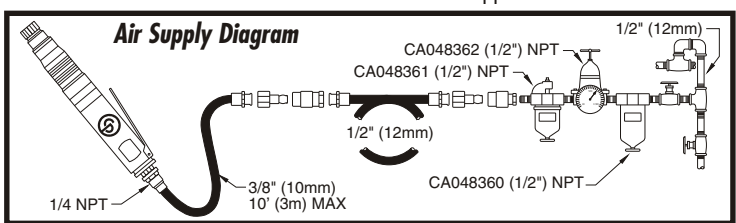

Screwdriver

No.	No.	Description	Qty.
1	C148738	Adapter-1/4 in. NPT	1
2	C148739	Bushing-Air Inlet	1
3	C148740	Deflector-Exhaust	1
4	C114089	Pin-Roll	1
5	KF124508	Lever-Throttle-use C138731	1
6	C148741	Valve-Stem	1
7	P083076	O-Ring-007	1
8	C148742	Spring-Valve	1
9	C148743	Retainer-Reverse	1
10	C148744	O-Ring	1
11	C148745	Screw-Valve	1
12	C148746	Valve-Reverse	1
13	C148747	Spring-Reverse Valve	1
14	C148748	Housing-Motor	1
15	S065754	Bearing-Ball	1
16	C148749	End Plate-Upper	1
17	C148750	Pin	1
18	C148751	Cylinder	1
19	C148752	Blade-Rotor	5
20	C148753	Rotor	1
21	C148754	End Plate-Lower	1
22	S025101	Bearing-Ball	1
23	P092536	O-Ring-020	1
24	C087834	Bearing-Ball	1
25	C148755	Spacer	1
26	C148756	Spindle-Attachment	1
27	C148757	Gear-Idler	2
28	C148758	Pin-Idler Gear	2
29	C158759	Gear-Internal	1
30	C069511	Bearing-Ball	1
31	C148760	Collar	1
32	C148761	Nut-Adjustment	1
33	C148762	Seat-Adjustment Nut	1
34	C148763	Spring-Clutch	1
35	C148764	Seat-Clutch Spring	1
	CA146106	Ball-Steel	14
37	C148765	Plug-Dog	1
38	C148766	Clutch-Spindle	1
39	C148767	Ball-Steel	4
40	C148768	Dog	1
42	C148769	Retainer-Dog	1
43	C148770	Spring-Center	1
44	C148771	Spindle-Output	1
45	S000821	Ball-Steel-.125"dia.	1
46	C148772	Retainer-Ball	1
47	C148773	Clutch-Case	1
48	C148774	Ball	1
50	CA146619	Decal-Safety Warning	1
51	C148775	Wrench-Adjusting	1
52	C148776	Wrench-Stop	1