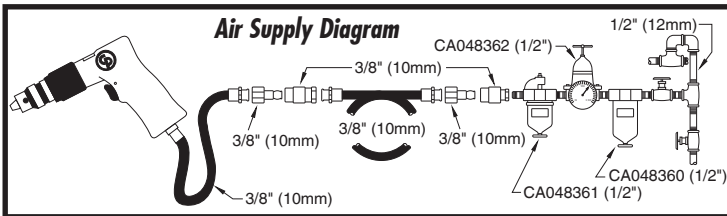

Lou Zampini & Associates
2 Douglas Pike, Rt. 7
Smithfield, RI 02917
1 800 353 4676
FAX 1 401 679 0165

FOR DETAILED INFORMATION ABOUT CHICAGO PNEUMATIC AIR TOOLS AND EQUIPMENT CONTACT:

HEADQUARTERS LOCATION

Chicago Pneumatic Tool Company
Automotive Tool Division
1800 Overview Drive
Rock Hill, SC 29730 USA
Telephone: 1-800-624-4735
(North America)
1-803-817-7000
Fax: 1-800-228-9096 (North America)
1-803-817-7115

ASIA

Power Tools Asia Ltd.
P.O. Box 69407
Unit 1504 • Kwun Tong Harbor Plaza
182 Wai Yip Street
Kwun Tong, Kowloon • Hong Kong
Telephone: (852) 3570963
Fax: 852-763-1875

CANADA

Chicago Pneumatic Tool Co.
Automotive Tool Division
1800 Overview Drive
Rock Hill, SC 29730
Telephone: 1-800-624-4735
Fax: 1-803-817-7115

MEXICO

Chicago Pneumatic Representative Office
Sergio Mejia
Parque Lira No. 79-401
Col. Sn. Miguel Chapultepec
Mexico D.F. CP11850
Phone: (5) 273 6026
Fax: (5) 272 5958

AUSTRALIA

Atlas Copco Tools Australia
3 Bessmer Street
Blacktown • Australia
Telephone: 02-621-9482
Fax: 02-671-5915

DEUTSCHLAND

Chicago Pneumatic Tool GmbH
Hagenauer Straße 57
D65203 Wiesbaden • Germany
Postfach 120251
D65080 Wiesbaden • Germany
Telefon: 0611-27010
Fax: 0611-270140

SOUTH AFRICA

Chicago Pneumatic Tool Co. S.A.
20 Anvil Road
PO Box 105
1600 Isando, Transvaal
South Africa
Phone: 011-9746761
Fax: 011-974-2324

BELGIQUE

Chicago Pneumatic Tool Co. Ltd.
Brusselssesteenweg 346
B-3090 Overijse
Belgium
Telephone: 02-6890506
Fax: 02-6890642

INDIA

Chicago Pneumatic Tool Co. (India) Ltd.
301/302, L.B. Shastri Marg
PO Box 7761
Mulund, Bombay 400 080 • India
Phone: 22-564-0021
Fax: 22-564-7687

SWEDEN

Chicago Pneumatic Representative Office
Sickla Industriväg 7
S-131 34 Nacka • Sweden
Telephone: 08-640-1345
Fax: 08-640-1345

BRASIL

Chicago Pneumatic Brasil
Av. Mascote 159 V. Sta. Catarina
04363-000
Sao Paulo/SP • Brasil
Telephone: (011) 562-7314
Fax: (011) 563-9208

ITALY

Chicago Pneumatic Tool Co. S.r.l.
Via Volta No. 22
20094 Corsico (Milano) • Italy
Phone: 2-48602455
Fax: 2-48602475

UNITED KINGDOM (and other locations)

Chicago Pneumatic Tool Company Ltd.
PO Box 241, CP House, Mark Court
37 Mark Road
Hemel Hempstead, Herts HP2 7RN
England
Domestic: 0442-213637
Export: 0442-232420/17
Fax: 0442-259866

Chicago Pneumatic

CA156819
PRINTED IN USA
GD/1-99