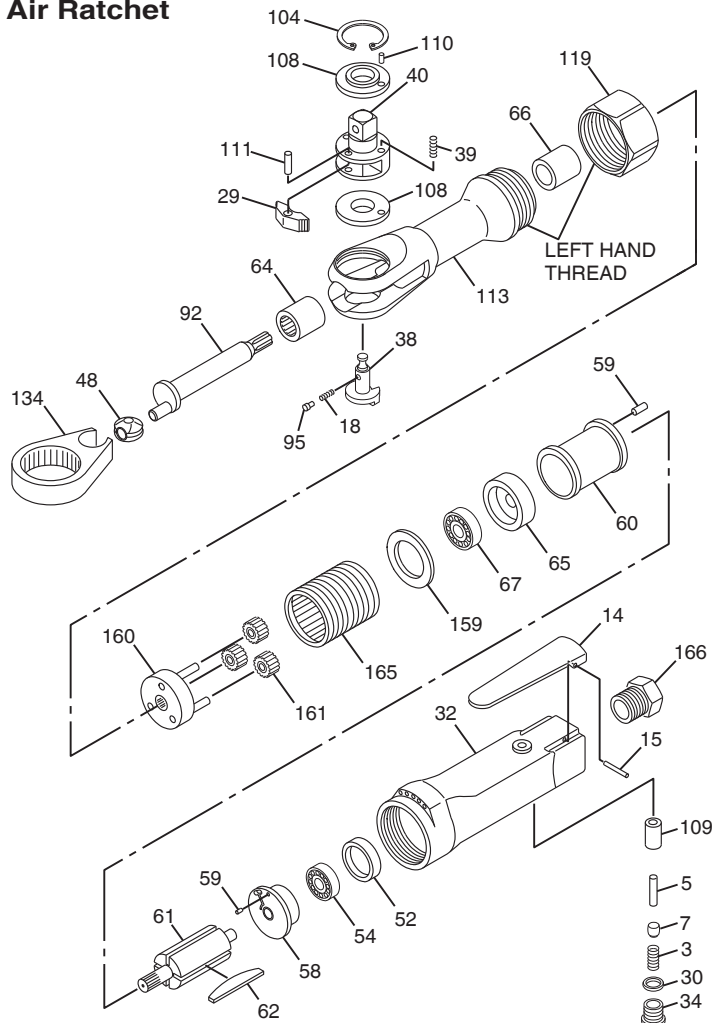

Air Ratchet

No.	No.	Description	Req'd.
3	KF124390	Spring-Throttle	1
5	KF124391	Stem-Valve	1
7	KF125190	Valve-Throttle	1
14	KF124393	Lever-Throttle	1
15	KF124394	Pin-Roll	1
18	KF124395	Spring-Ratchet	1
29	KF124397	Pawl-Ratchet	1
30	A082777	O-Ring-012	1
32	KF134172	Handle-Throttle (Incl: Index No. 109)	1
34	KF134162	Plug-Throttle Valve	1
38	CA147984	Button-Reverse (Model E)(Incl: Plug Grease CA147985)	1
39	CA154958	Spring-Friction (Model E)	2
40	CA154957	Shank-Ratchet (Model E)(CP828)	1
	CA155094	Shank-Ratchet (Model E)(CP828H)	1
48	KF124404	Bushing-Drive	1
52	KF125284	Disc-Plastic	1
54	S025101	Bearing-Ball	1
58	KF131001	Plate-Rear End	1
59	KF124410	Pin-Dowel	1
60	KF124411	Liner (Incl: Index No. 59)	1
61	KF134173	Rotor	1
62	KF138247	Blade-Rotor (Set of 4)	1
64	KF124500	Bearing-Needle	1
65	KF124415	Plate-Front End	1
66	CA148593	Bearing-Plain	1
67	C087834	Bearing-Ball	1
92	KF134165	Shaft-Crank	1
95	KF124418	Pin-Lock	1
104	C089956	Ring-Internal Retaining 1.25 dia.	1
108	KF140192	Washer-Thrust (Incl: Index No. 110)(CP828H)	2
108A	KF141030	Washer-Thrust (Incl: Index No. 110)(CP828H)	1
109	KF125409	Bushing-Throttle	1
110	KF140185	Pin-Roll	2
111	KF124425	Pin-Dowel	1
113	KF140195	Housing Ratchet (Incl: Index Nos. 64 & 66)	1
119	KF124427	Clamp-Housing	1
134	KF124428	Yoke-Ratchet	1
159	KF124429	Washer	1
160	KF134168	Spindle-Idler	1
161	KF134170	Gear-Idler	3
165	KF134171	Housing-Spindle	1

Tune-Up Kit (Model E)

CA155086 (Incl: Index Nos. 3, 18, 30, 34, 39, 52, 62, 95, & 104)

Ratchet Head Replacement Kit (Model E)

CA155084 (CP828), CA155085 (CP828H)(Incl: Index Nos. 18, 29, 38, 39, 40, 95, 104, 108, 108A, & 111)