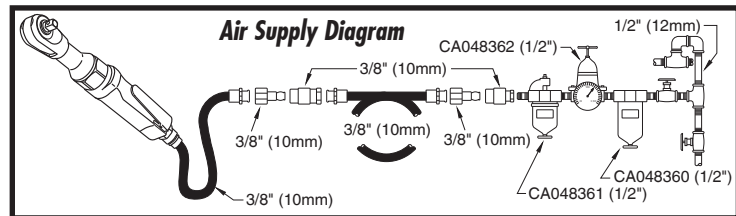

Tune-Up Kit (Model E)

CA155086 (Incl: Index Nos. 3, 18, 30, 34, 39, 52, 62, 95, & 104)

Ratchet Head Replacement Kit (Model E)

CA155084 (CP828), CA155085 (CP828H)(Incl: Index Nos. 18, 29, 38, 39, 40, 95, 104, 108, 108A, & 111)