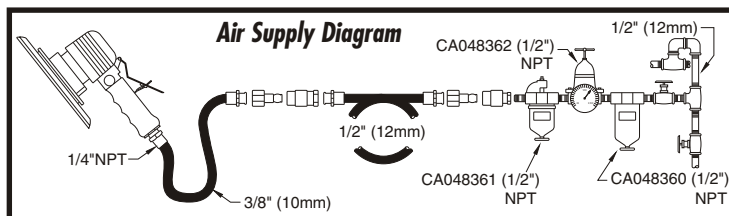

Tune-Up Kit

KF132237 (Incl: Index Nos. 5, 7, 8, 23, 56, 62 & 118)

FOR DETAILED INFORMATION ABOUT CHICAGO PNEUMATIC AIR TOOLS AND EQUIPMENT CONTACT:

HEADQUARTERS LOCATION
UNITED STATES

Chicago Pneumatic Tool Company
1800 Overview Drive
Rock Hill, SC 29730 USA
Telephone: 1-800-624-4735
(North America)
1-803-817-7000
Fax: 1-800-228-9096 (North America)
1-803-817-7115

ASIA

Power Tools Asia Ltd.
P.O. Box 69407
Unit 1504 • Kwun Tong Harbor Plaza
182 Wai Yip Street
Kwun Tong, Kowloon • Hong Kong
Telephone: (852) 3570963
Fax: 852-763-1875

AUSTRALIA

Atlas Copco Tools Australia
3 Bessemer Street
Blacktown • Australia
Telephone: 02-621-9482
Fax: 02-671-5915

BELGIQUE

Chicago Pneumatic Tool Co. Ltd.
Brusselssesteenweg 346
B-3090 Overijse
Belgium
Telephone: 02-6890506

BRASIL

Chicago Pneumatic Brasil
Av. Mascote 159 V. Sta. Catarina
04363-000
Sao Paulo/SP • Brasil
Telephone: (011) 562-7314
Fax: (011) 563-9208

CANADA

Chicago Pneumatic Tool Co.
Automotive Tool Division
1800 Overview Drive
Rock Hill, SC 29730
Telephone: 1-800-624-4735
Fax: 1-803-817-7115

DEUTSCHLAND

Chicago Pneumatic Tool GmbH
Hagenauer Straße 57
D65203 Wiesbaden • Germany
Postfach 120251
D65080 Wiesbaden • Germany
Telefon: 0611-27010
Fax: 0611-270140

FRANCE

Sa Ets Georges Renault
199, route de Clisson
F-44230 Saint Sébastien
sur Loire, France
Fax: 33 0240802000

INDIA

Chicago Pneumatic Tool Co.
(India) Ltd.
301/302, L.B. Shastri Marg
PO Box 7761
Mulund, Bombay 400 080 • India
Phone: 22-564-0021
Fax: 22-564-7687

ITALY

Chicago Pneumatic
Tool Co. S.r.l.
Via Volta No. 22
20094 Corsico (Milano) • Italy
Phone: 2-48602455
Fax: 2-48602475

MEXICO

Chicago Pneumatic
Representative Office
Sergo Mejia
Parque Lira No. 79-401
Col. Sn. Miguel Chapultepec
Mexico D.F. CP11850
Phone: (5) 273 6026
Fax: (5) 272 5958

SOUTH AFRICA

Chicago Pneumatic
Tool Co. S.A.
20 Anvil Road
PO Box 105
1600 Isando, Transvaal
South Africa
Phone: 011-9746761
Fax: 011-974-2324

SWEDEN

Chicago Pneumatic
Representative Office
Sickla Industriväg 7
S-131 34 Nacka • Sweden
Telephone: 08-640-1345
Fax: 08-640-1345

UNITED KINGDOM
(and other locations)

Chicago Pneumatic
Tool Company Ltd.
PO Box 241,
CP House, Mark Court
37 Mark Road
Hemel Hempstead, Herts HP2 7RN
England
Domestic: 0442-213637
Export: 0442-232420/17
Fax: 0442-259866

Visit our website:
<http://www.chicagopneumatic.com>