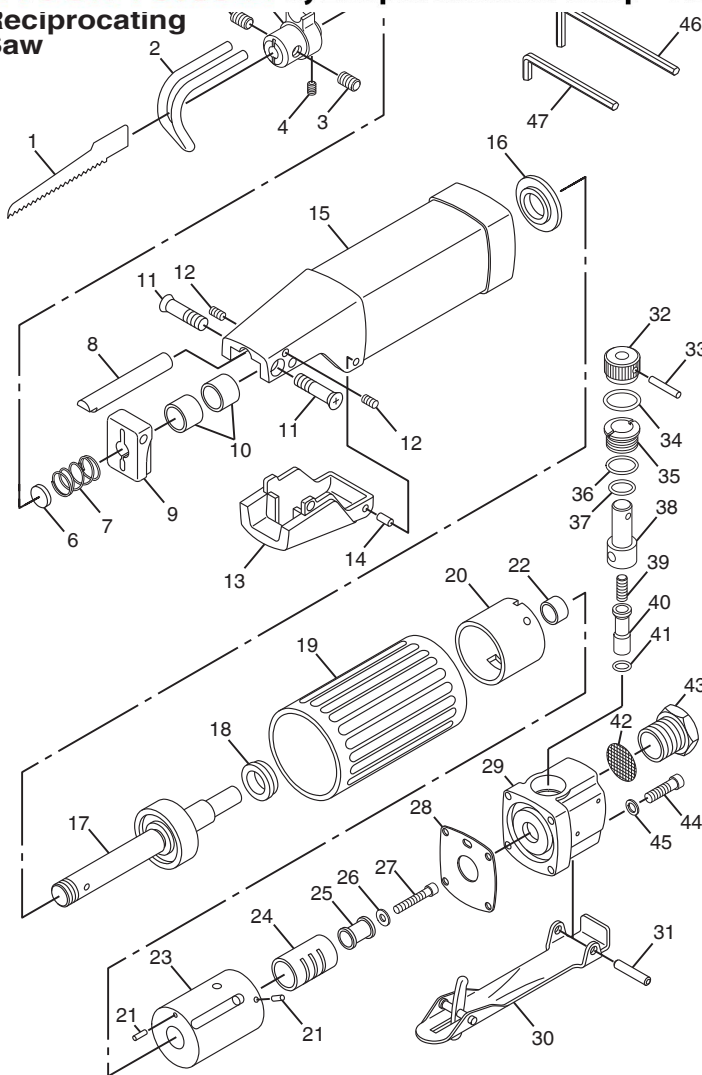

Reciprocating Saw

No.	No.	Description	Qty'd.
1	CA145161	Blade-Saw	1
2	CA145162	Guard-Blade	1
3	CA145163	Screw-Set	2
4	CA145164	Screw-Set	1
5	CA145165	Holder-Blade	1
6	CA145166	Spacer	1
7	CA145167	Spring	1
8	CA145168	Pin-Guide	1
9	CA145169	Guide-Blade Holder	1
10	CA145170	Bushing	2
11	CA145171	Screw	2
12	CA145172	Screw-Set	2
13	CA145173	Cover-Holder	1
14	CA145174	Pin-Roll	2
15	CA145175	Housing-Motor	1
16	CA145176	Bumper-Front	1
17	CA145177	Piston	1
18	CA145178	Bumper-Rear	1
19	CA145179	Cover-Housing	1
20	CA145180	Liner	1
21	CA145181	Pin-Dowel	2
22	CA145182	Bushing-Valve	1
23	CA145183	Body-Valve	1
24	CA145184	Sleeve-Valve	1
25	CA145185	Valve	1
26	CA145186	Washer	1
27	CA145187	Screw-Cap	1
28	CA145188	Gasket	1
29	CA145189	Body-Throttle Valve	1
30	CA145190	Lever-Throttle	1
31	CA145191	Pin-Roll	1
32	CA145192	Knob-Air Regulator	1
33	CA145193	Pin-Roll	1
34	CA145194	O-Ring	1
35	CA145195	Cap-Throttle Valve	1
36	CA144843	O-Ring	1
37	CA145016	O-Ring	1
38	CA145196	Regulator-Air	1
39	CA145197	Spring-Throttle Valve	1
40	CA145198	Stem-Throttle Valve	1
41	CA144842	O-Ring	1
42	CA145199	Screen	1
43	CA145200	Bushing-Air Inlet	1
44	CA145201	Screw-Cap	1
45	CA145202	Washer	4
46	CA145203	Wrench-Hex	4
47	CA145204	Wrench-Hex	1
49	CA144813	Decal-Safety Warning	1