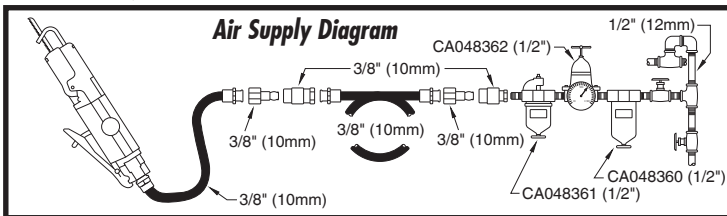

Reciprocating Saw

No.	No.	Description	Qty'd.
1	CA145161	Blade-Saw	1
2	CA145162	Guard-Blade	1
3	CA145163	Screw-Set	2
4	CA145164	Screw-Set	1
5	CA145165	Holder-Blade	1
6	CA145166	Spacer	1
7	CA145167	Spring	1
8	CA145168	Pin-Guide	1
9	CA145169	Guide-Blade Holder	1
10	CA145170	Bushing	2
11	CA145171	Screw	2
12	CA145172	Screw-Set	2
13	CA145173	Cover-Holder	1
14	CA145174	Pin-Roll	2
15	CA145175	Housing-Motor	1
16	CA145176	Bumper-Front	1
17	CA145177	Piston	1
18	CA145178	Bumper-Rear	1
19	CA145179	Cover-Housing	1
20	CA145180	Liner	1
21	CA145181	Pin-Dowel	2
22	CA145182	Bushing-Valve	1
23	CA145183	Body-Valve	1
24	CA145184	Sleeve-Valve	1
25	CA145185	Valve	1
26	CA145186	Washer	1
27	CA145187	Screw-Cap	1
28	CA145188	Gasket	1
29	CA145189	Body-Throttle Valve	1
30	CA145190	Lever-Throttle	1
31	CA145191	Pin-Roll	1
32	CA145192	Knob-Air Regulator	1
33	CA145193	Pin-Roll	1
34	CA145194	O-Ring	1
35	CA145195	Cap-Throttle Valve	1
36	CA144843	O-Ring	1
37	CA145016	O-Ring	1
38	CA145196	Regulator-Air	1
39	CA145197	Spring-Throttle Valve	1
40	CA145198	Stem-Throttle Valve	1
41	CA144842	O-Ring	1
42	CA145199	Screen	1
43	CA145200	Bushing-Air Inlet	1
44	CA145201	Screw-Cap	1
45	CA145202	Washer	4
46	CA145203	Wrench-Hex	4
47	CA145204	Wrench-Hex	1
49	CA144813	Decal-Safety Warning	1