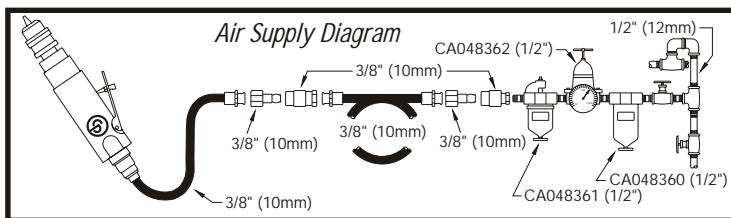

CP887
In-Line Drill

Index No.	Part No.	Description	No. Req'd.
1	CA144870	Bushing-Air Inlet (Model A)	1
	CA157739	Bushing-Air Inlet (Model B)	1
2	CA144871	Ring-Retaining (Model A Only)	1
3	CA144872	Deflector-Exhaust (Model A)	1
	CA157734	Deflector-Exhaust (Model B)	1
4	CA144915	Housing-Motor (Model A)	1
	CA157737	Housing-Motor (Model B)	1
5	CA144874	O-Ring	1
6	CA144875	Valve-Throttle	1
7	CA144876	O-Ring	1
8	CA144877	Bushing-Throttle Valve	1
9	CA144878	Pin-Roll	1
10	CA144879	Lever-Throttle	1
11	CA144880	Spring-Throttle Valve	1
12	CA144881	Regulator-Air	1
13	CA144882	O-Ring	1
14	CA144883	O-Ring	1
15	CA144884	Plug-Throttle Valve	1
16	CA144885	Bearing-Ball	2
17	CA144886	Plate-Rear End (Incl. No. 18)	1
18	CA144887	Pin-Roll	2
19	CA144916	Rotor	1
20	CA144889	Blade Set-Rotor (4)	1
21	CA144891	Liner	1
22	CA144917	Plate-Front End (Incl: Index Nos. 18 & 23)	1
23	CA144893	Pin-Roll	1
25	CA144919	Gear-Idler (Incl: Bushing)	3
26	CA144920	Spindle	1
27	CA144921	Gear-Internal	1
28	CA145309	Bearing-Ball	2
29	CA144922	Nut-Clamp	1
30	CA144898	Chuck-Drill 3/8"	1
31	CA144813	Decal-Safety Warning (Not Shown)	1
32	CA157735	Silencer	1
	CA144918	Motor Assembly (Incl: Index Nos. 16, 17, 19, 20, 21 & 22)(Model A)	1
	CA127175	Rear Exhaust Accessory Kit (Model A)	1