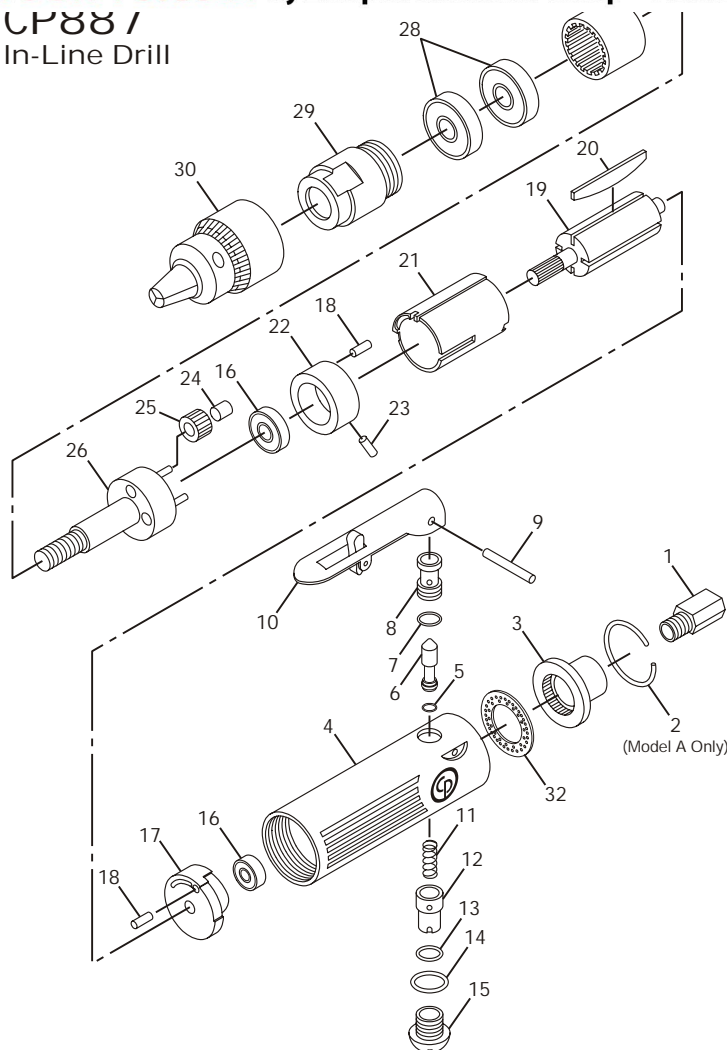

CP887
In-Line Drill

Index No.	Part No.	Description	No. Req'd.
1	CA144870	Bushing-Air Inlet (Model A)	1
	CA157739	Bushing-Air Inlet (Model B)	1
2	CA144871	Ring-Retaining (Model A Only)	1
3	CA144872	Deflector-Exhaust (Model A)	1
	CA157734	Deflector-Exhaust (Model B)	1
4	CA144915	Housing-Motor (Model A)	1
	CA157737	Housing-Motor (Model B)	1
5	CA144874	O-Ring	1
6	CA144875	Valve-Throttle	1
7	CA144876	O-Ring	1
8	CA144877	Bushing-Throttle Valve	1
9	CA144878	Pin-Roll	1
10	CA144879	Lever-Throttle	1
11	CA144880	Spring-Throttle Valve	1
12	CA144881	Regulator-Air	1
13	CA144882	O-Ring	1
14	CA144883	O-Ring	1
15	CA144884	Plug-Throttle Valve	1
16	CA144885	Bearing-Ball	2
17	CA144886	Plate-Rear End (Incl. No. 18)	1
18	CA144887	Pin-Roll	2
19	CA144916	Rotor	1
20	CA144889	Blade Set-Rotor (4)	1
21	CA144891	Liner	1
22	CA144917	Plate-Front End (Incl: Index Nos. 18 & 23)	1
23	CA144893	Pin-Roll	1
25	CA144919	Gear-Idler (Incl: Bushing)	3
26	CA144920	Spindle	1
27	CA144921	Gear-Internal	1
28	CA145309	Bearing-Ball	2
29	CA144922	Nut-Clamp	1
30	CA144898	Chuck-Drill 3/8"	1
31	CA144813	Decal-Safety Warning (Not Shown)	1
32	CA157735	Silencer	1
	CA144918	Motor Assembly (Incl: Index Nos. 16, 17, 19, 20, 21 & 22)(Model A)	1
	CA127175	Rear Exhaust Accessory Kit (Model A)	1