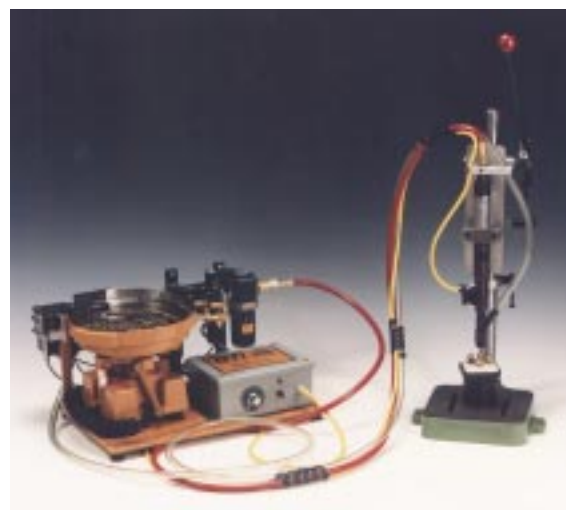

Auto-Feed
ScrewDrivers

DTI 5000 Screwdriver with
Balance Arm

Point-Point with Auto-Feed

Custom Multi-feed Unit

Pistol grip driver

Dual Feed Unit with Stand

Design Tool Inc.

Auto-Feed Screwdrivers

4-Up Multi-Feed for Vac Head

Multi-Feed Screwdriver with manual index

Auto-Feed Set Screw Driver with Lever Stand