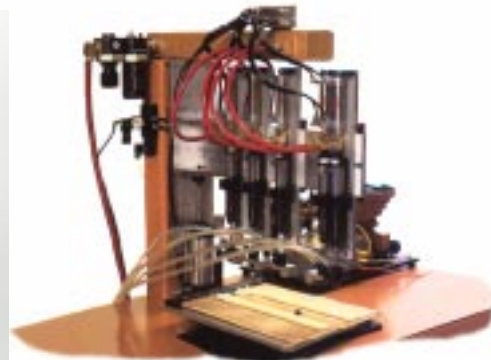

Auto-Feed
ScrewDrivers

DTI 5000 Screwdriver with
Balance Arm

Point-Point with Auto-Feed

Custom Multi-feed Unit

Pistol grip driver

Dual Feed Unit with Stand

Design Tool Inc.

Auto-Feed Screwdrivers

4-Up Multi-Feed for Vac Head

Multi-Feed Screwdriver with manual index

Auto-Feed Set Screw Driver with Lever Stand