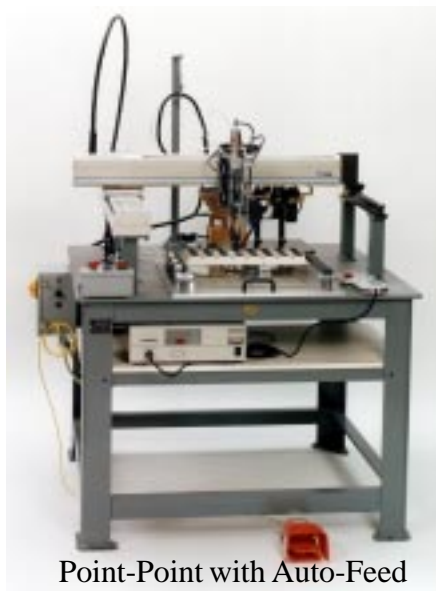

Auto-Feed
ScrewDrivers

DTI 5000 Screwdriver with
Balance Arm

Point-Point with Auto-Feed

Custom Multi-feed Unit

Pistol grip driver

Dual Feed Unit with Stand

Design Tool Inc.

Auto-Feed Screwdrivers

4-Up Multi-Feed for Vac Head

Multi-Feed Screwdriver with manual index

Auto-Feed Set Screw Driver with Lever Stand