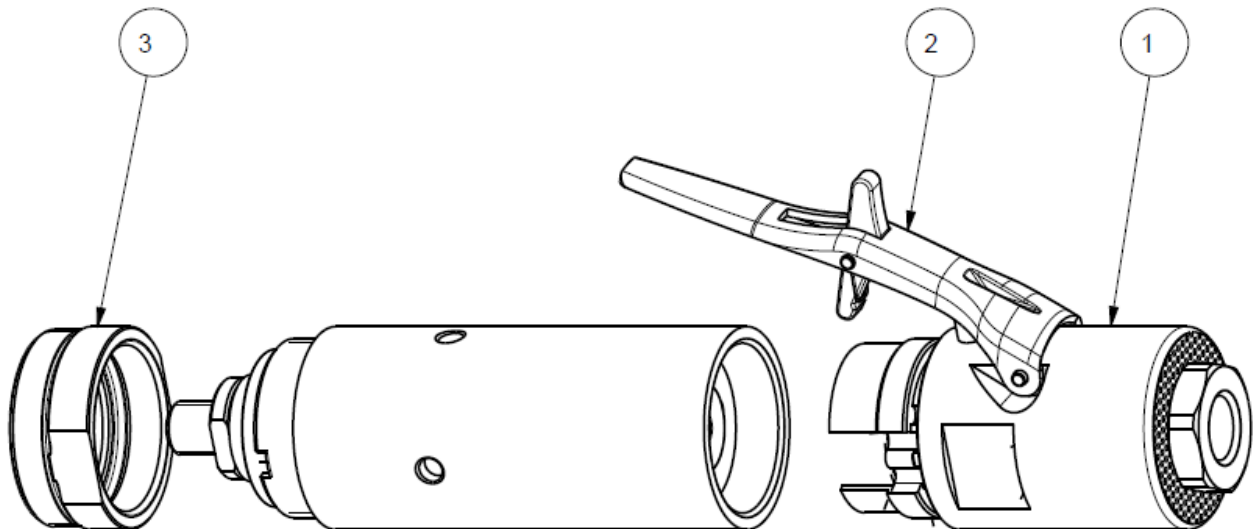

2051481744 :
M2501-2130-TL

SUBJECT: Special Air Motor M2501 (backhead with lever + threaded front nut)

Exploded view:

| Item | P/N | Designation | Qty |
|------|------------|--------------------------|-----|
| 1 | 2050558063 | LEVER BACKHEAD ASSEMBLED | 1 |
| 2 | 321.165 | LEVER | 1 |
| 3 | 2050559693 | FRONT PART | 1 |