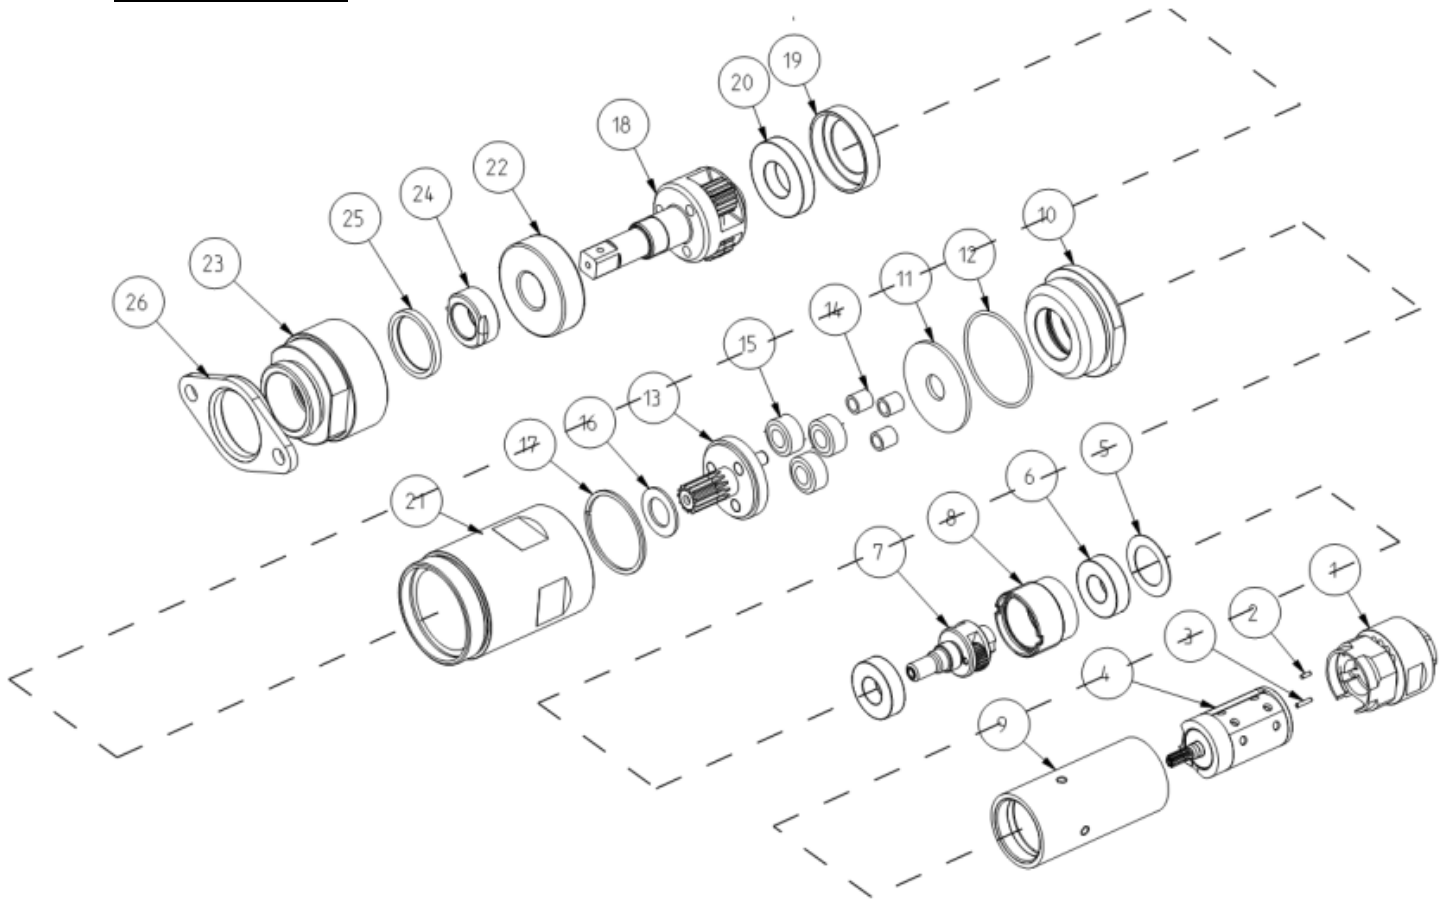

2051481604 :  
M3901-60-SQ

**SUBJECT:** Special Air Motor M3901 (concentric exhaust, square output)

**Exploded view:**

Item	P/N	Designation	Qty
1	2050559003	BACKHEAD COMPL.	1
2	790.58	PARALLEL PIN	1
3	2050537373	PARALLEL PIN	1
4	2050537113	VANE MOTOR COMPL.	1
9	2050536033	CASING	1
5	2050538263	WASHER	1

6	2050535883	BALL BEARING	2
8	2050536633	GEAR RIM	1
7	6153985340	PLANETARY GEAR COMPL.	1
10	6155482120	ADAPTER	1
12	2050537343	ORING	1
11	2050543223	WASHER	1
14	6157851050	NEEDLE CARRIER	3
15	6154900500	GEAR WHEEL	3
13	6153967870	PLANET SHAFT	1
16	2050538293	WASHER	1
17	2050536013	SNAP RING	1
21	6154752790	GEAR RIM	1
19	2050536023	BUSHING	1
20	275603	BALL BEARING	1
18	2050559043	PLANETARY GEAR COMPL.	1
22	2050535943	BALL BEARING	1
23	2050558903	FRONT PART	1
24	2050537283	NUT	1
25	2050538033	SEALING RING	1
26	25893	FLANGE	1

For all technical datas related to this air motors, refer to the service sheet 6159920200 (M3901-60-TL)